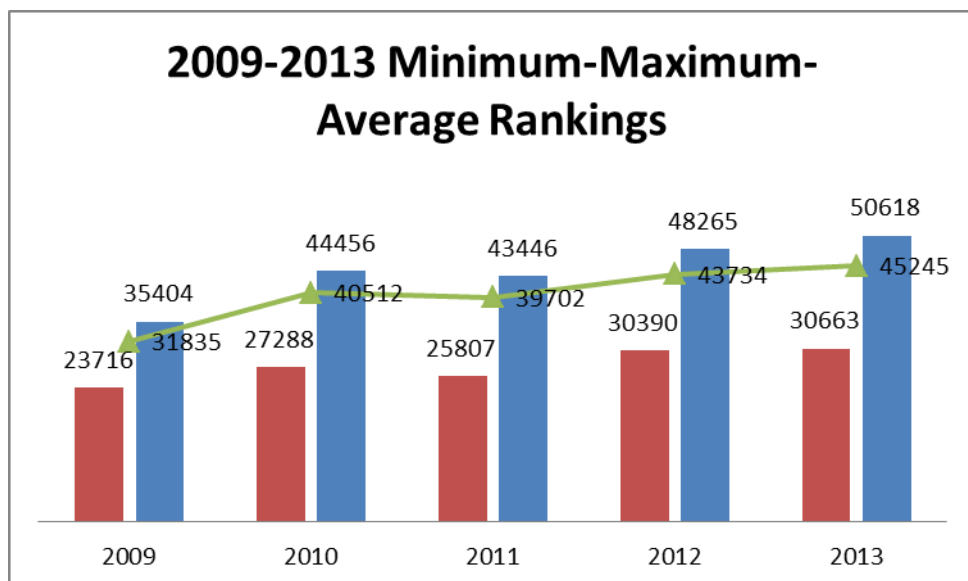

## ANNUAL STUDENT ENROLLMENT DATA

(2009-2013)

\*SSPC: Student selection and placement center (OSYM)

ENROLLMENT NUMBERS	2008-2009			2009-2010		
	Fall	Sum.	Spring	Fall	Sum.	Spring
Standart SSE*	69			72		
Standart ISE**	1			2		
Socrates (Erasmus) Placements	1		1			
DMUP*** (2nd major)	3			2		
TR Government Scholars	1					
Vertical transfer	2			2		
Guest Student		4	3			2
External lateral transfer				2		
Intra-lateral transfer	2					
Bi-lateral agreement quota						1
Cultural agreement quota						
CHE' approved program alteration						
International Students-TR State Scholars						
IDDP'' Transfer quota (pardon in accord with Law no. 6353)						
International student placement						