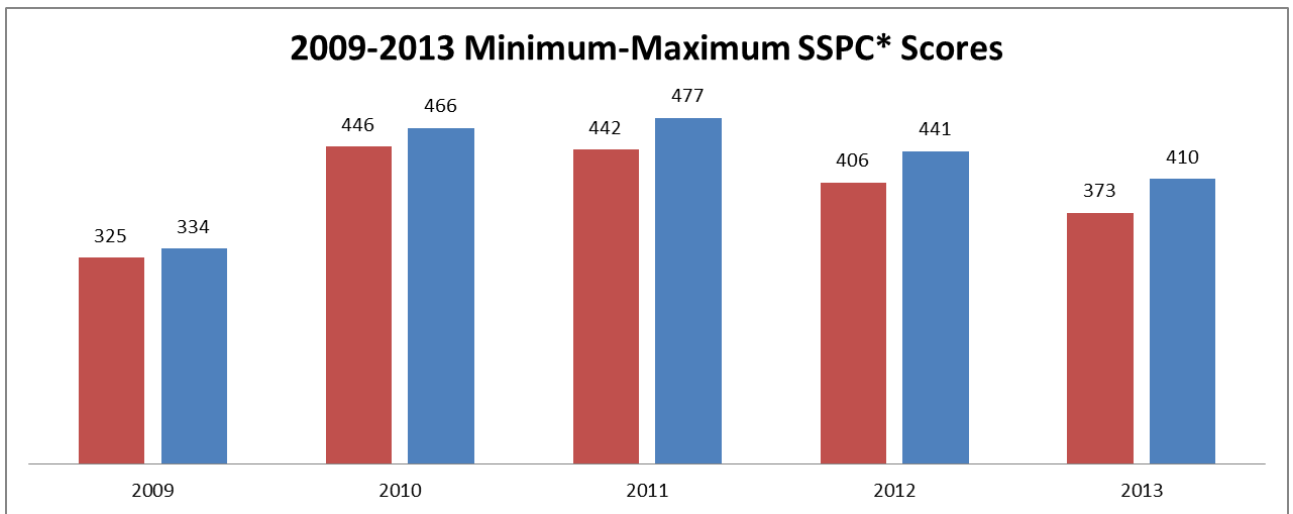

## ANNUAL STUDENT ENROLLMENT DATA

(2009-2013)

\*SSPC: Student selection and placement center (OSYM)

ENROLLMENT NUMBERS	2008-2009			2009-2010		
	Fall	Sum.	Spring	Fall	Sum.	Spring
Standart SSE*	69			72		
Standart ISE**	1			2		
Socrates (Erasmus) Placements	1		1			
DMUP*** (2nd major)	3			2		
TR Government Scholars	1					
Vertical transfer	2			2		
Guest Student		4	3			2
External lateral transfer				2		
Intra-lateral transfer	2					
Bi-lateral agreement quota						1
Cultural agreement quota						
CHE' approved program alteration						
International Students-TR State Scholars						
IDDP'' Transfer quota (pardon in accord with Law no. 6353)						
International student placement						

ENROLLMENT NUMBERS	2012-2013			2013-2014		
	Fall	Sum.	Spring	Fall	Sum.	Spring
Standart SSE*	57			57		
Standart ISE**						
Socrates (Erasmus) Placements	5					
DMUP*** (2nd major)	3			2		
TR Government Scholars						
Vertical transfer	3			3		
Guest Student		4	1	1		
External lateral transfer	1			2		
Intra-lateral transfer	1			1		
Bi-lateral agreement quota						
Cultural agreement quota						
CHE' approved program alteration	1					
International Students-TR State Scholars	1					
IDDP'' Transfer quota (pardon in accord with Law no. 6353)	1			1		
International student placement				1		